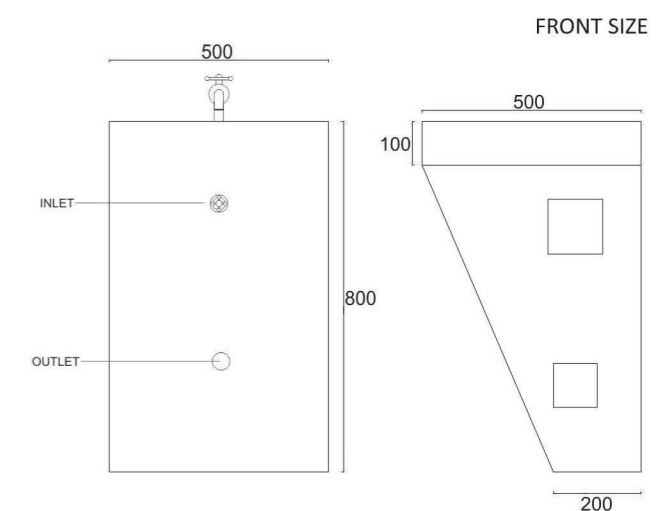

NORA SATUARIO
(Carving Matt)

SIZE: BASIN: 800X500X500

WEIGHT: 55KG.

THICKNESS: 9MM

MRP: 31,000/-

EXTRA SIZE AVAILABLE :
1600 | 1200 | 1000 | 800 | 600