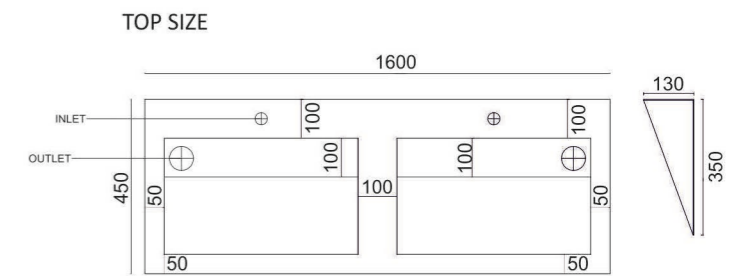

SIZE: BASIN: 1200X450X150

SELF: 1200X450X100

WEIGHT: 64KG.

THICKNESS: 9MM

MRP: 28,000/-

FRONT SIZE

TOP SIZE

EXTRA SIZE AVAILABLE :
1600 | 1200 | 1000 | 800 | 600

TRAVEX BLACK
(High Glossy)

SIZE: BASIN: 1600X450X150

SELF: 1600X450X100

WEIGHT: 75KG.

THICKNESS: 9MM

MRP: 37,500/-

EXTRA SIZE AVAILABLE :
1600 | 1200 | 1000 | 800 | 600

COSTA BLACK
(High Glossy)

SIZE : BASIN : 800X450X500

WEIGHT : 55KG.

THICKNESS : 9MM

MRP : 32,000/-

EXTRA SIZE AVAILABLE :
1600 | 1200 | 1000 | 800 | 600

DOVERTAUPE
(Glossy)

SIZE: BASIN: 800X450X500

WEIGHT: 55KG.