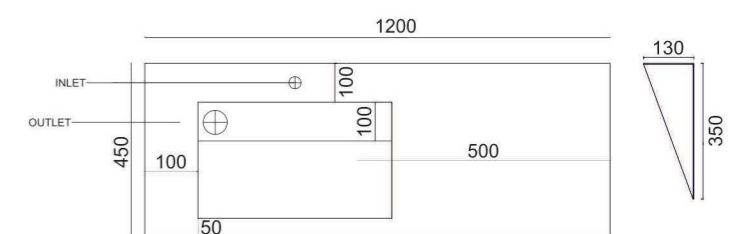

STATUARIO ARCO
(Super White Glossy)

SIZE: BASIN: 1200X450X150

SELF: 1200X450X100

WEIGHT: 64KG.

THICKNESS: 9MM

MRP: 28,000/-

EXTRA SIZE AVAILABLE :
1600 | 1200 | 1000 | 800 | 600

THREAD GREY
(Glossy)

SIZE: BASIN: 1200X450X150

SELF: 1200X450X100

WEIGHT: 64KG.

THICKNESS: 9MM

MRP: 28,000/-

FRONT SIZE

TOP SIZE

EXTRA SIZE AVAILABLE :
1600 | 1200 | 1000 | 800 | 600

TRAVEX BLACK
(High Glossy)

SIZE: BASIN: 1600X450X150

SELF: 1600X450X100

WEIGHT: 75KG.

THICKNESS: 9MM

MRP: 37,500/-

EXTRA SIZE AVAILABLE :
1600 | 1200 | 1000 | 800 | 600

COSTA BLACK
(High Glossy)

SIZE : BASIN : 800X450X500

WEIGHT : 55KG.

THICKNESS : 9MM

MRP : 32,000/-

EXTRA SIZE AVAILABLE :
1600 | 1200 | 1000 | 800 | 600

DOVERTAUPE
(Glossy)

SIZE: BASIN: 800X450X500

WEIGHT: 55KG.