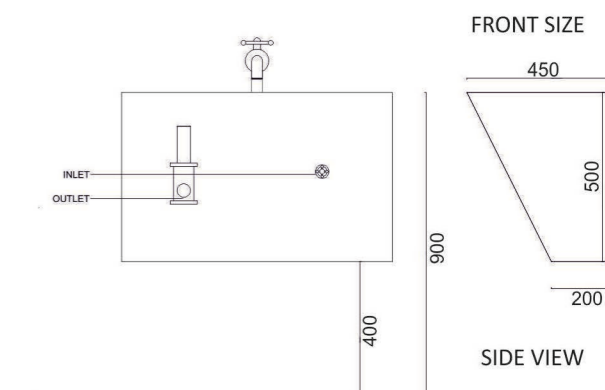

SIZE: BASIN: 1200X450X150

SELF: 1200X450X100

WEIGHT: 64KG.

THICKNESS: 9MM

MRP: 28,000/-

FRONT SIZE

TOP SIZE

EXTRA SIZE AVAILABLE :
1600 | 1200 | 1000 | 800 | 600

TRAVEX BLACK
(High Glossy)

SIZE: BASIN: 1600X450X150

SELF: 1600X450X100

WEIGHT: 75KG.

THICKNESS: 9MM

MRP: 37,500/-

EXTRA SIZE AVAILABLE :
1600 | 1200 | 1000 | 800 | 600

COSTA BLACK
(High Glossy)

SIZE : BASIN : 800X450X500

WEIGHT : 55KG.

THICKNESS : 9MM

MRP : 32,000/-

EXTRA SIZE AVAILABLE :
1600 | 1200 | 1000 | 800 | 600

DOVERTAUPE
(Glossy)

SIZE: BASIN: 800X450X500

WEIGHT: 55KG.