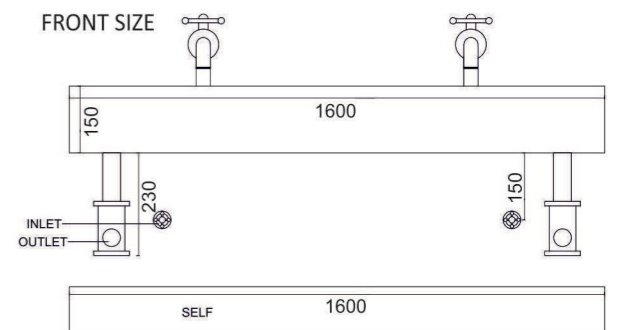

SIZE: BASIN: 1200X450X150

SELF: 1200X450X100

WEIGHT: 64KG.

THICKNESS: 9MM

MRP: 28,000/-

FRONT SIZE

TOP SIZE

EXTRA SIZE AVAILABLE :
1600 | 1200 | 1000 | 800 | 600

TRAVEX BLACK
(High Glossy)

SIZE: BASIN: 1600X450X150

SELF: 1600X450X100

WEIGHT: 75KG.

THICKNESS: 9MM

MRP: 37,500/-

EXTRA SIZE AVAILABLE :
1600 | 1200 | 1000 | 800 | 600

COSTA BLACK
(High Glossy)

SIZE : BASIN : 800X450X500

WEIGHT : 55KG.

THICKNESS : 9MM

MRP : 32,000/-

EXTRA SIZE AVAILABLE :
1600 | 1200 | 1000 | 800 | 600

DOVERTAUPE
(Glossy)

SIZE: BASIN: 800X450X500

WEIGHT: 55KG.