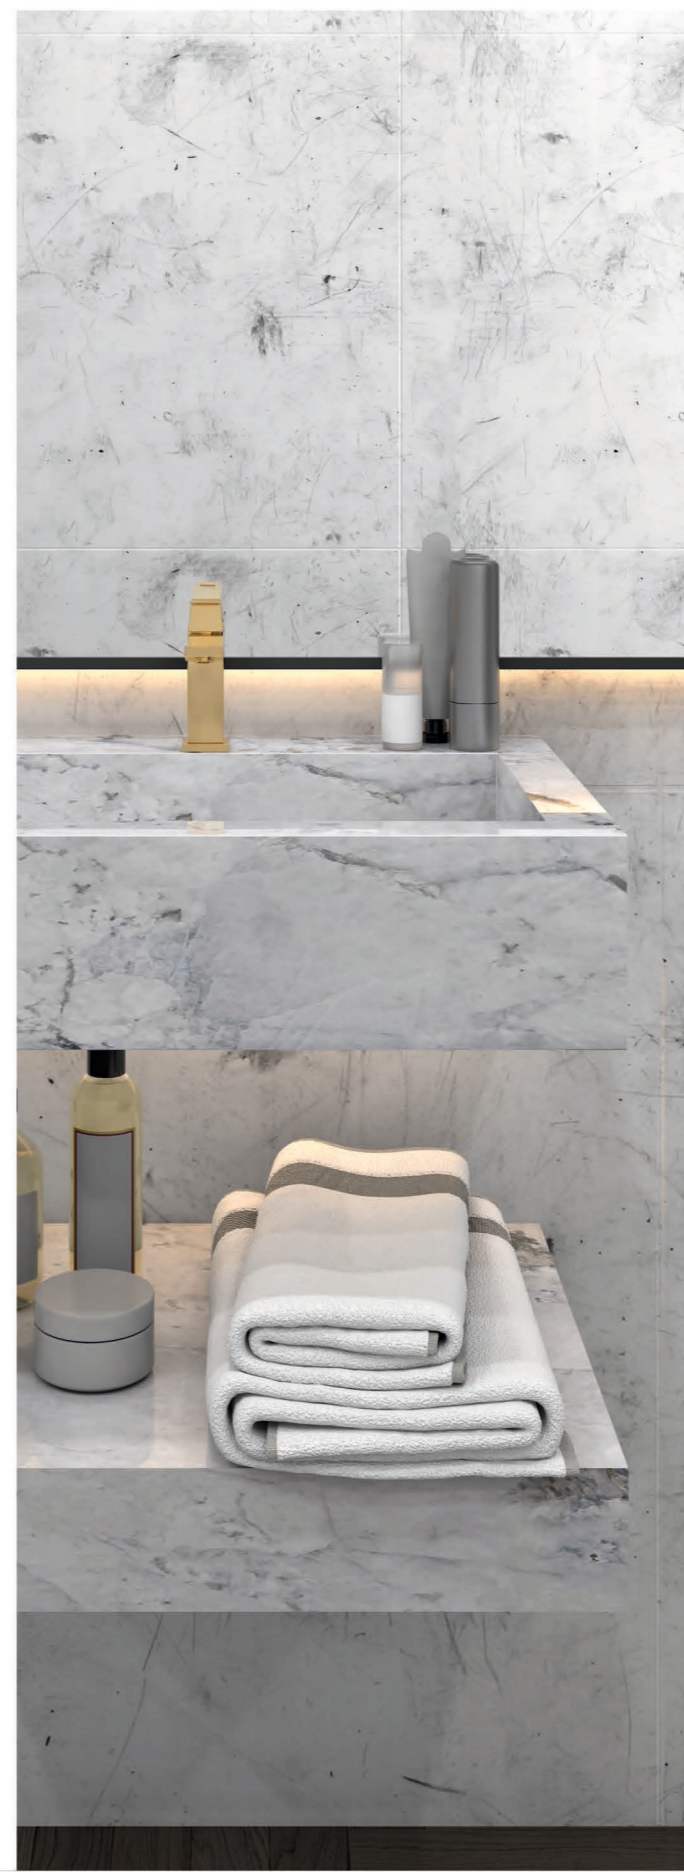

MRP: 12,000/-

EXTRA SIZE AVAILABLE :
1600 | 1200 | 1000 | 800 | 600

OMICRON MOCHA
(Glossy)

SIZE: BASIN: 600X450X150

SELF: 600X450X100

WEIGHT: 30.8KG.

THICKNESS: 9MM

MRP: 14,000/-

FRONT SIZE

TOP SIZE

EXTRA SIZE AVAILABLE :
1600 | 1200 | 1000 | 800 | 600

DUSTIN BLACK
(High Glossy)

SIZE: BASIN: 800X450X150

SELF: 800X450X100

WEIGHT: 35.9KG.

THICKNESS: 9MM