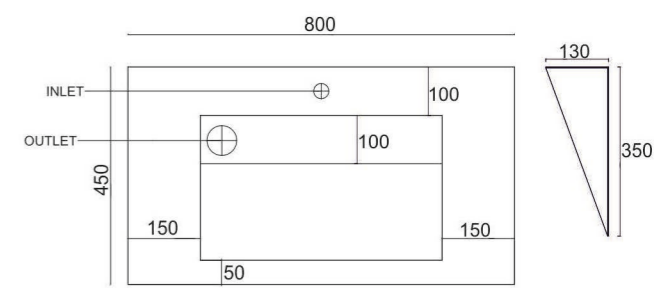

SIZE: BASIN: 1200X450X150

SELF: 1200X450X100

WEIGHT: 64KG.

THICKNESS: 9MM

MRP: 28,000/-

FRONT SIZE

TOP SIZE

EXTRA SIZE AVAILABLE :
1600 | 1200 | 1000 | 800 | 600

SIZE : BASIN : 800X450X500

WEIGHT : 55KG.

THICKNESS : 9MM

MRP : 32,000/-

EXTRA SIZE AVAILABLE :
1600 | 1200 | 1000 | 800 | 600

DOVERTAUPE
(Glossy)

SIZE: BASIN: 800X450X500

WEIGHT: 55KG.

THICKNESS: 9MM

MRP: 33,000/-

FRONT SIZE

TOP SIZE

EXTRA SIZE AVAILABLE :
1600 | 1200 | 1000 | 800 | 600

NORA SATUARIO
(Carving Matt)

SIZE: BASIN: 800X500X500

WEIGHT: 55KG.

THICKNESS: 9MM

MRP: 31,000/-

EXTRA SIZE AVAILABLE :
1600 | 1200 | 1000 | 800 | 600

AMAZONITE AQUA
(High Glossy)

SIZE: BASIN: 800X500X500

WEIGHT: 65KG.

THICKNESS: 9MM

MRP: 31,000/-