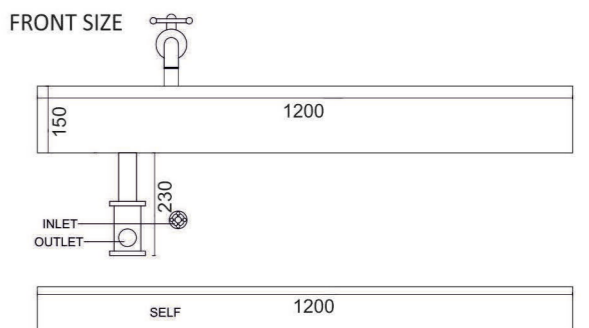

STATUARIO ARCO
(Super White Glossy)

SIZE: BASIN: 1200X450X150

SELF: 1200X450X100

WEIGHT: 64KG.

THICKNESS: 9MM

MRP: 28,000/-

EXTRA SIZE AVAILABLE :
1600 | 1200 | 1000 | 800 | 600

THREAD GREY
(Glossy)

SIZE: BASIN: 1200X450X150

SELF: 1200X450X100

WEIGHT: 64KG.

THICKNESS: 9MM

MRP: 28,000/-

FRONT SIZE

TOP SIZE

EXTRA SIZE AVAILABLE :
1600 | 1200 | 1000 | 800 | 600

TRAVEX BLACK
(High Glossy)

SIZE: BASIN: 1600X450X150

SELF: 1600X450X100

WEIGHT: 75KG.

THICKNESS: 9MM

MRP: 37,500/-

EXTRA SIZE AVAILABLE :
1600 | 1200 | 1000 | 800 | 600

COSTA BLACK
(High Glossy)

SIZE : BASIN : 800X450X500

WEIGHT : 55KG.

THICKNESS : 9MM

MRP : 32,000/-

EXTRA SIZE AVAILABLE :
1600 | 1200 | 1000 | 800 | 600

DOVERTAUPE
(Glossy)

SIZE: BASIN: 800X450X500

WEIGHT: 55KG.