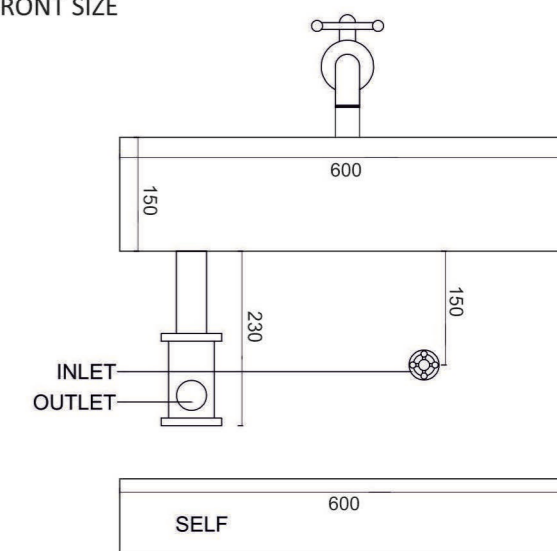

MRP: 12,000/-

EXTRA SIZE AVAILABLE :
1600 | 1200 | 1000 | 800 | 600

OMICRON MOCHA
(Glossy)

SIZE: BASIN: 600X450X150

SELF: 600X450X100

WEIGHT: 30.8KG.

THICKNESS: 9MM

MRP: 14,000/-

FRONT SIZE

TOP SIZE

EXTRA SIZE AVAILABLE :
1600 | 1200 | 1000 | 800 | 600

DUSTIN BLACK
(High Glossy)

SIZE: BASIN: 800X450X150

SELF: 800X450X100

WEIGHT: 35.9KG.

THICKNESS: 9MM

SIZE: BASIN: 1200X450X150

SELF: 1200X450X100

WEIGHT: 64KG.

THICKNESS: 9MM

MRP: 28,000/-

FRONT SIZE

TOP SIZE

EXTRA SIZE AVAILABLE :
1600 | 1200 | 1000 | 800 | 600