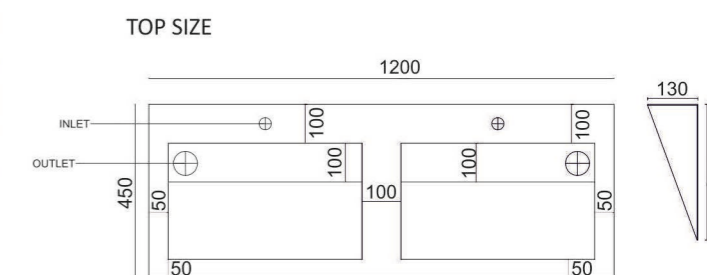

SIZE: BASIN: 1200X450X150

SELF: 1200X450X100

WEIGHT: 64KG.

THICKNESS: 9MM

MRP: 28,000/-

FRONT SIZE

TOP SIZE

EXTRA SIZE AVAILABLE :
1600 | 1200 | 1000 | 800 | 600

STATUARIO ARCO
(Super White Glossy)

SIZE: BASIN: 1200X450X150

SELF: 1200X450X100

WEIGHT: 64KG.

THICKNESS: 9MM

MRP: 28,000/-

EXTRA SIZE AVAILABLE :
1600 | 1200 | 1000 | 800 | 600

THREAD GREY
(Glossy)

SIZE : BASIN : 800X450X500

WEIGHT : 55KG.

THICKNESS : 9MM

MRP : 32,000/-

EXTRA SIZE AVAILABLE :
1600 | 1200 | 1000 | 800 | 600

DOVERTAUPE
(Glossy)

SIZE: BASIN: 800X450X500

WEIGHT: 55KG.