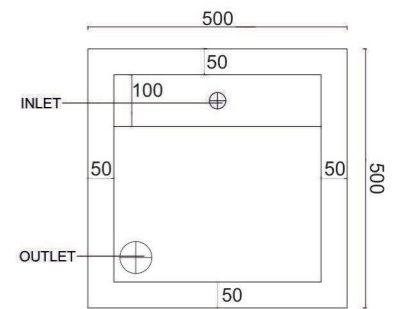

AMAZONITE AQUA
(High Glossy)

SIZE: BASIN: 800X500X500

WEIGHT: 65KG.

THICKNESS: 9MM

MRP: 31,000/-

TOP SIZE

EXTRA SIZE AVAILABLE :
1600 | 1200 | 1000 | 800 | 600