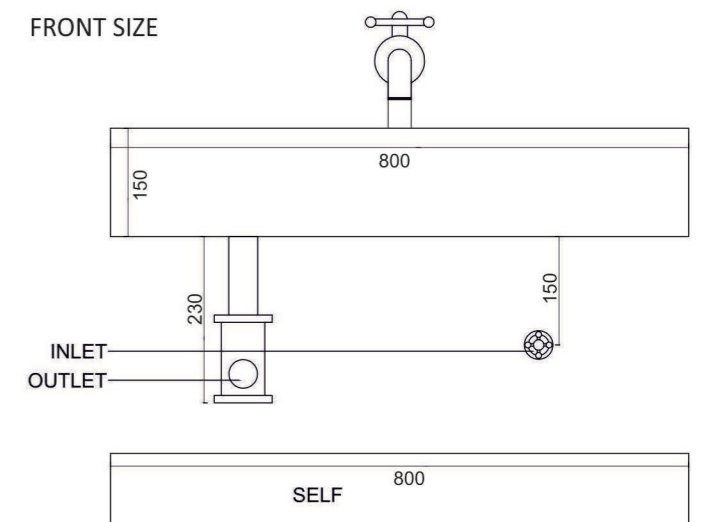

DUSTIN BLACK
(High Glossy)

SIZE: BASIN: 800X450X150

SELF: 800X450X100

WEIGHT: 35.9KG.

THICKNESS: 9MM

MRP: 16,500/-

FRONT SIZE

EXTRA SIZE AVAILABLE :
1600 | 1200 | 1000 | 800 | 600