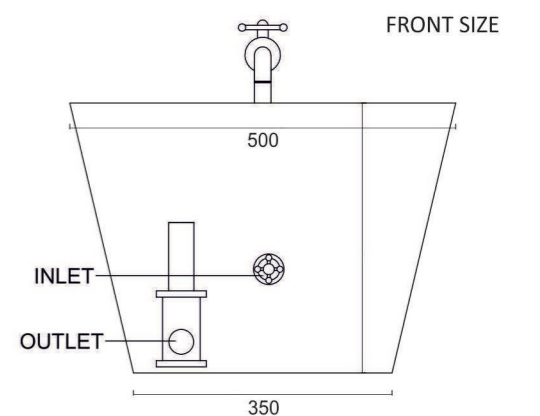

CALACATTA GOLD
(Super White Glossy)

SIZE : BASIN : 400X400X150

WEIGHT : 12KG.

THICKNESS : 9MM

MRP : 10,000/-

EXTRA SIZE AVAILABLE :
1600 | 1200 | 1000 | 800 | 600

POLARIS SILVER
(Matt)

SIZE: BASIN: 500X450X350
WEIGHT: 22KG.
THICKNESS: 9MM

MRP: 12,000/-

EXTRA SIZE AVAILABLE :
1600 | 1200 | 1000 | 800 | 600

OMICRON MOCHA
(Glossy)

SIZE: BASIN: 600X450X150

SELF: 600X450X100

WEIGHT: 30.8KG.

THICKNESS: 9MM

MRP: 14,000/-

FRONT SIZE

TOP SIZE

EXTRA SIZE AVAILABLE :
1600 | 1200 | 1000 | 800 | 600

DUSTIN BLACK
(High Glossy)

SIZE: BASIN: 800X450X150

SELF: 800X450X100

WEIGHT: 35.9KG.

THICKNESS: 9MM

SIZE: BASIN: 1200X450X150

SELF: 1200X450X100

WEIGHT: 64KG.

THICKNESS: 9MM

MRP: 28,000/-

FRONT SIZE

TOP SIZE

EXTRA SIZE AVAILABLE :
1600 | 1200 | 1000 | 800 | 600