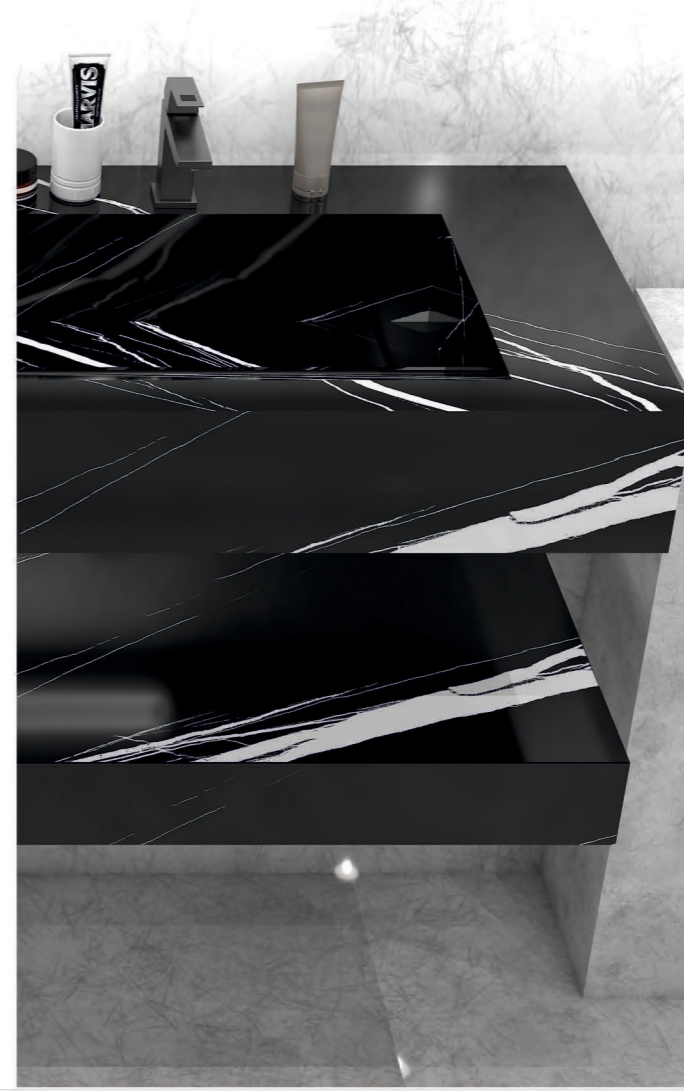

TRAVEX BLACK
(High Glossy)

SIZE: BASIN: 1600X450X150

SELF: 1600X450X100

WEIGHT: 75KG.

THICKNESS: 9MM

MRP: 37,500/-

EXTRA SIZE AVAILABLE :
1600 | 1200 | 1000 | 800 | 600

COSTA BLACK
(High Glossy)