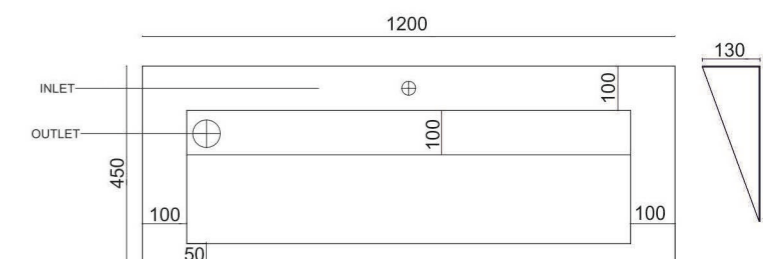

SIZE: BASIN: 1200X450X150

SELF: 1200X450X100

WEIGHT: 64KG.

THICKNESS: 9MM

MRP: 28,000/-

FRONT SIZE

TOP SIZE

EXTRA SIZE AVAILABLE :
1600 | 1200 | 1000 | 800 | 600

STATUARIO ARCO
(Super White Glossy)

SIZE: BASIN: 1200X450X150

SELF: 1200X450X100

WEIGHT: 64KG.

THICKNESS: 9MM

MRP: 28,000/-

EXTRA SIZE AVAILABLE :
1600 | 1200 | 1000 | 800 | 600

THREAD GREY
(Glossy)

SIZE : BASIN : 800X450X500

WEIGHT : 55KG.

THICKNESS : 9MM

MRP : 32,000/-

EXTRA SIZE AVAILABLE :
1600 | 1200 | 1000 | 800 | 600

DOVERTAUPE
(Glossy)

SIZE: BASIN: 800X450X500

WEIGHT: 55KG.