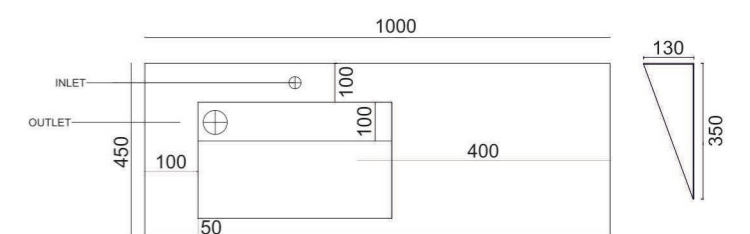

SELF:1000X450X100

WEIGHT: 42.6KG.

THICKNESS: 9MM

MRP: 20,000/-

FRONT SIZE

TOP SIZE

EXTRA SIZE AVAILABLE :
1600 | 1200 | 1000 | 800 | 600

ENDLESS
EPOQUE BLACK (High Glossy)

SIZE: BASIN: 1200X450X150

SELF: 1200X450X100

WEIGHT: 64KG.

THICKNESS: 9MM

MRP: 28,000/-

FRONT SIZE

TOP SIZE

EXTRA SIZE AVAILABLE :
1600 | 1200 | 1000 | 800 | 600

STATUARIO ARCO
(Super White Glossy)

SIZE: BASIN: 1200X450X150

SELF: 1200X450X100

WEIGHT: 64KG.

THICKNESS: 9MM

MRP: 28,000/-

EXTRA SIZE AVAILABLE :
1600 | 1200 | 1000 | 800 | 600

THREAD GREY
(Glossy)