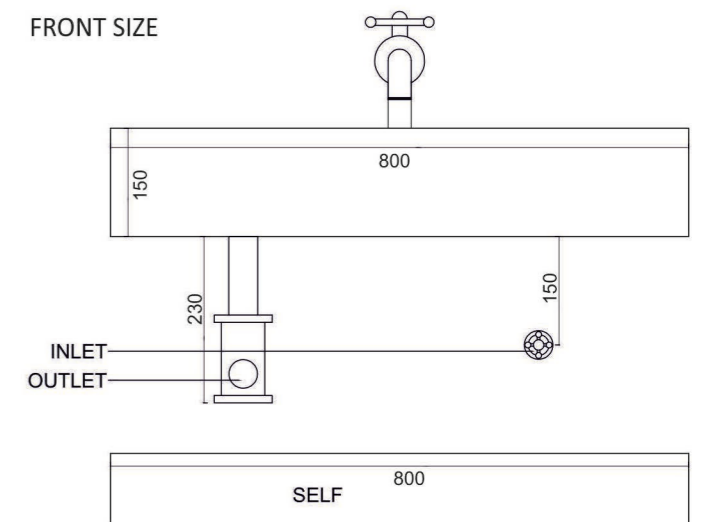

CRAFT TRAVENTINO GREY
(Carving Matt)

SIZE: BASIN: 800X450X150

SELF: 800X450X100

WEIGHT: 35.7KG.

THICKNESS: 9MM

MRP: 16,500/-

FRONT SIZE

EXTRA SIZE AVAILABLE :
1600 | 1200 | 1000 | 800 | 600