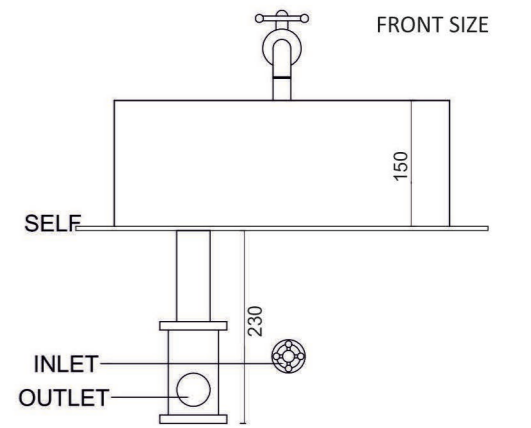

CALACATTA GOLD
(Super White Glossy)

SIZE : BASIN : 400X400X150

WEIGHT : 12KG.

THICKNESS : 9MM

MRP : 10,000/-

EXTRA SIZE AVAILABLE :
1600 | 1200 | 1000 | 800 | 600

POLARIS SILVER
(Matt)

SIZE: BASIN: 500X450X350
WEIGHT: 22KG.
THICKNESS: 9MM

FRONT SIZE

TOP SIZE

EXTRA SIZE AVAILABLE :
1600 | 1200 | 1000 | 800 | 600

DUSTIN BLACK
(High Glossy)

SIZE: BASIN: 800X450X150

SELF: 800X450X100

WEIGHT: 35.9KG.

THICKNESS: 9MM

SIZE: BASIN: 1200X450X150

SELF: 1200X450X100

WEIGHT: 64KG.

THICKNESS: 9MM

MRP: 28,000/-

FRONT SIZE

TOP SIZE

EXTRA SIZE AVAILABLE :
1600 | 1200 | 1000 | 800 | 600