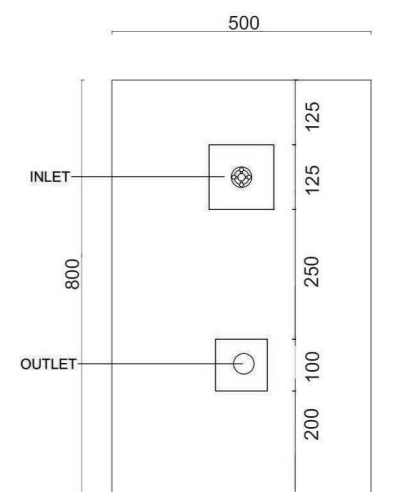

FRONT SIZE

EXTRA SIZE AVAILABLE :
1600 | 1200 | 1000 | 800 | 600