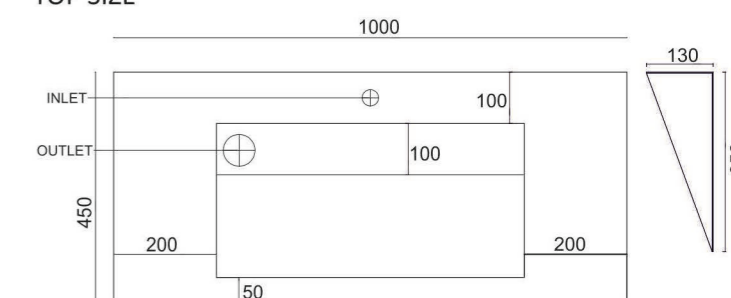

WEIGHT: 42.6KG.

THICKNESS: 9MM

MRP: 20,000/-

FRONT SIZE

TOP SIZE

EXTRA SIZE AVAILABLE :
1600 | 1200 | 1000 | 800 | 600

VOLGA BLUE
(High Glossy)

SIZE: BASIN:1000X450X150

SIZE: BASIN: 1200X450X150

SELF: 1200X450X100

WEIGHT: 64KG.

THICKNESS: 9MM

MRP: 28,000/-

FRONT SIZE

TOP SIZE

EXTRA SIZE AVAILABLE :
1600 | 1200 | 1000 | 800 | 600

SIZE : BASIN : 800X450X500

WEIGHT : 55KG.

THICKNESS : 9MM

MRP : 32,000/-

EXTRA SIZE AVAILABLE :
1600 | 1200 | 1000 | 800 | 600

DOVERTAUPE
(Glossy)

SIZE: BASIN: 800X450X500

WEIGHT: 55KG.