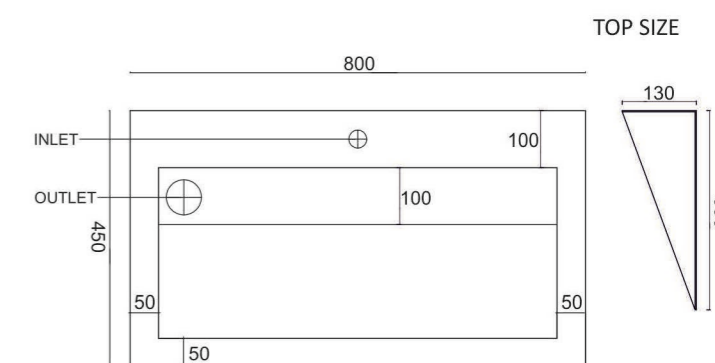

SIZE: BASIN: 1200X450X150

SELF: 1200X450X100

WEIGHT: 64KG.

THICKNESS: 9MM

MRP: 28,000/-

FRONT SIZE

TOP SIZE

EXTRA SIZE AVAILABLE :
1600 | 1200 | 1000 | 800 | 600

TRAVEX BLACK
(High Glossy)

SIZE: BASIN: 1600X450X150

SELF: 1600X450X100

WEIGHT: 75KG.

THICKNESS: 9MM

MRP: 37,500/-

EXTRA SIZE AVAILABLE :
1600 | 1200 | 1000 | 800 | 600

COSTA BLACK
(High Glossy)

SIZE : BASIN : 800X450X500

WEIGHT : 55KG.

THICKNESS : 9MM

MRP : 32,000/-

EXTRA SIZE AVAILABLE :
1600 | 1200 | 1000 | 800 | 600

DOVERTAUPE
(Glossy)

SIZE: BASIN: 800X450X500

WEIGHT: 55KG.