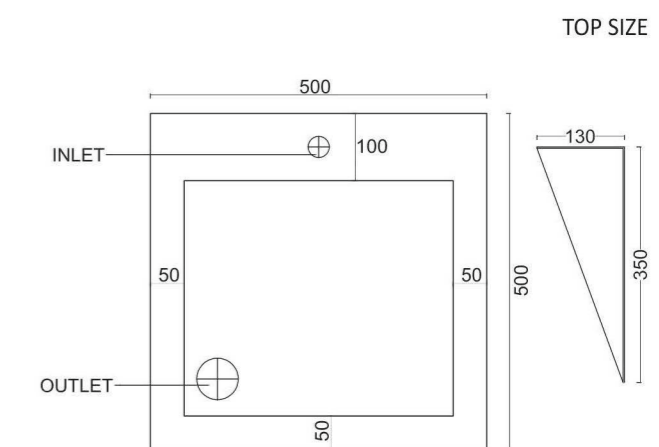

SIZE: BASIN: 1200X450X150

SELF: 1200X450X100

WEIGHT: 64KG.

THICKNESS: 9MM

MRP: 28,000/-

FRONT SIZE

TOP SIZE

EXTRA SIZE AVAILABLE :
1600 | 1200 | 1000 | 800 | 600

SIZE : BASIN : 800X450X500

WEIGHT : 55KG.

THICKNESS : 9MM

MRP : 32,000/-

EXTRA SIZE AVAILABLE :
1600 | 1200 | 1000 | 800 | 600

DOVERTAUPE
(Glossy)

SIZE: BASIN: 800X450X500

WEIGHT: 55KG.

THICKNESS: 9MM

MRP: 33,000/-

FRONT SIZE

TOP SIZE

EXTRA SIZE AVAILABLE :
1600 | 1200 | 1000 | 800 | 600

NORA SATUARIO
(Carving Matt)

SIZE: BASIN: 800X500X500

WEIGHT: 55KG.

THICKNESS: 9MM

MRP: 31,000/-

EXTRA SIZE AVAILABLE :
1600 | 1200 | 1000 | 800 | 600

AMAZONITE AQUA
(High Glossy)

SIZE: BASIN: 800X500X500

WEIGHT: 65KG.

THICKNESS: 9MM

MRP: 31,000/-