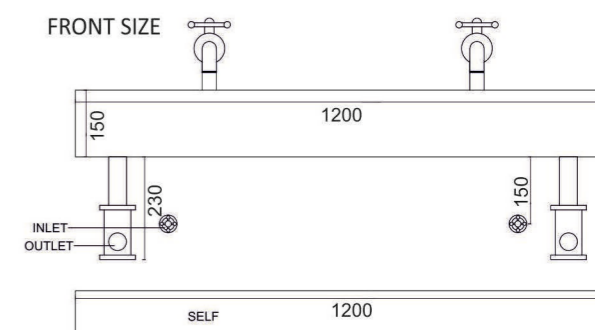

SIZE: BASIN: 1200X450X150

SELF: 1200X450X100

WEIGHT: 64KG.

THICKNESS: 9MM

MRP: 28,000/-

FRONT SIZE

TOP SIZE

EXTRA SIZE AVAILABLE :
1600 | 1200 | 1000 | 800 | 600

STATUARIO ARCO
(Super White Glossy)

SIZE: BASIN: 1200X450X150

SELF: 1200X450X100

WEIGHT: 64KG.

THICKNESS: 9MM

MRP: 28,000/-

EXTRA SIZE AVAILABLE :
1600 | 1200 | 1000 | 800 | 600

THREAD GREY
(Glossy)

SIZE : BASIN : 800X450X500

WEIGHT : 55KG.

THICKNESS : 9MM

MRP : 32,000/-

EXTRA SIZE AVAILABLE :
1600 | 1200 | 1000 | 800 | 600

DOVERTAUPE
(Glossy)

SIZE: BASIN: 800X450X500

WEIGHT: 55KG.