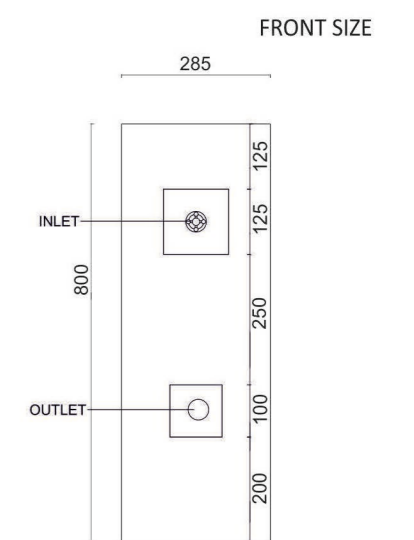

LABRADORITE NATURAL
(High Glossy)

SIZE: BASIN: 800X500X500

WEIGHT: 64KG.

THICKNESS: 9MM

MRP: 32,000/-

EXTRA SIZE AVAILABLE :
1600 | 1200 | 1000 | 800 | 600