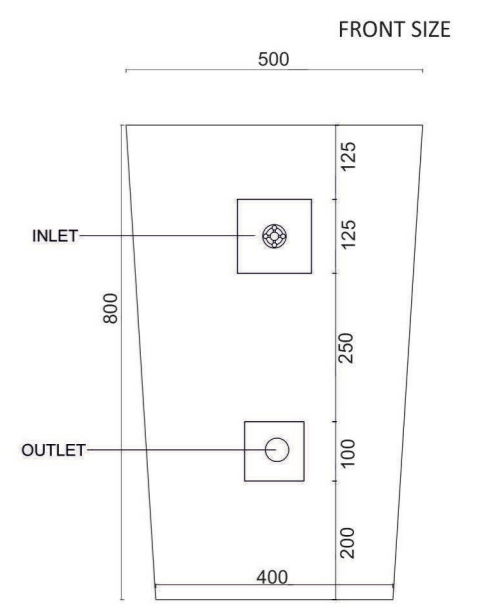

SIZE: BASIN: 1200X450X150

SELF: 1200X450X100

WEIGHT: 64KG.

THICKNESS: 9MM

MRP: 28,000/-

FRONT SIZE

TOP SIZE

EXTRA SIZE AVAILABLE :
1600 | 1200 | 1000 | 800 | 600

SIZE : BASIN : 800X450X500

WEIGHT : 55KG.

THICKNESS : 9MM

MRP : 32,000/-

EXTRA SIZE AVAILABLE :
1600 | 1200 | 1000 | 800 | 600

DOVERTAUPE
(Glossy)

SIZE: BASIN: 800X450X500

WEIGHT: 55KG.

TOP SIZE

FRONT SIZE

EXTRA SIZE AVAILABLE :
1600 | 1200 | 1000 | 800 | 600

METICGRIGIO
(Satin Matt)

SIZE: BASIN: 800X500X500
WEIGHT: 65KG.
THICKNESS: 9MM

MRP: 31,000/-

EXTRA SIZE AVAILABLE :
1600 | 1200 | 1000 | 800 | 600