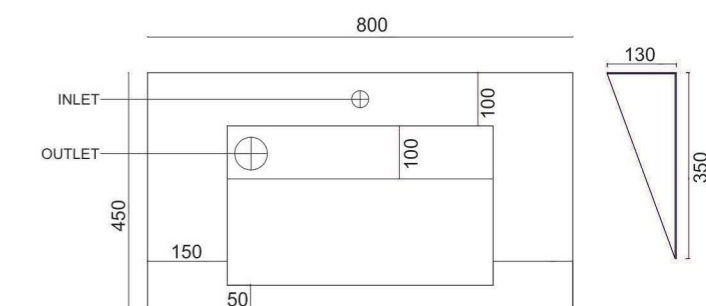

FRONT SIZE

TOP SIZE

EXTRA SIZE AVAILABLE :
1600 | 1200 | 1000 | 800 | 600

DUSTIN BLACK
(High Glossy)

SIZE: BASIN: 800X450X150

SELF: 800X450X100

WEIGHT: 35.9KG.

THICKNESS: 9MM

MRP: 16,500/-

FRONT SIZE

TOP SIZE

EXTRA SIZE AVAILABLE :
1600 | 1200 | 1000 | 800 | 600

CRAFT TRAVENTINO GREY
(Carving Matt)

SIZE: BASIN: 800X450X150

SELF: 800X450X100

WEIGHT: 35.7KG.

SIZE: BASIN: 1200X450X150

SELF: 1200X450X100

WEIGHT: 64KG.

THICKNESS: 9MM

MRP: 28,000/-

FRONT SIZE

TOP SIZE

EXTRA SIZE AVAILABLE :
1600 | 1200 | 1000 | 800 | 600