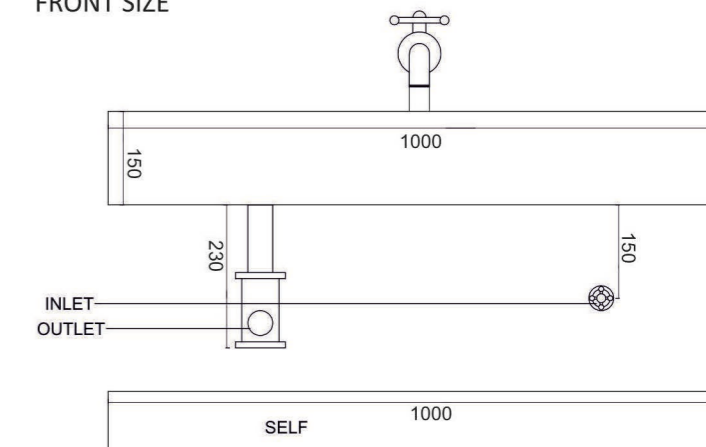

DOVERBIANCO
(Glossy)

SIZE: BASIN:1000X450X150

SELF:1000X450X100

WEIGHT: 42.6KG.

THICKNESS: 9MM

MRP: 20,000/-

FRONT SIZE

EXTRA SIZE AVAILABLE :
1600 | 1200 | 1000 | 800 | 600