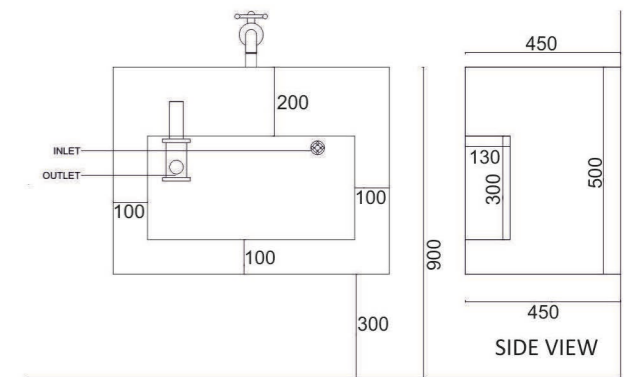

SIZE: BASIN: 1200X450X150

SELF: 1200X450X100

WEIGHT: 64KG.

THICKNESS: 9MM

MRP: 28,000/-

FRONT SIZE

TOP SIZE

EXTRA SIZE AVAILABLE :
1600 | 1200 | 1000 | 800 | 600

SIZE : BASIN : 800X450X500

WEIGHT : 55KG.

THICKNESS : 9MM

MRP : 32,000/-

EXTRA SIZE AVAILABLE :
1600 | 1200 | 1000 | 800 | 600

DOVERTAUPE
(Glossy)

SIZE: BASIN: 800X450X500

WEIGHT: 55KG.

THICKNESS: 9MM

MRP: 33,000/-

FRONT SIZE

TOP SIZE

EXTRA SIZE AVAILABLE :
1600 | 1200 | 1000 | 800 | 600

NORA SATUARIO
(Carving Matt)

SIZE: BASIN: 800X500X500

WEIGHT: 55KG.