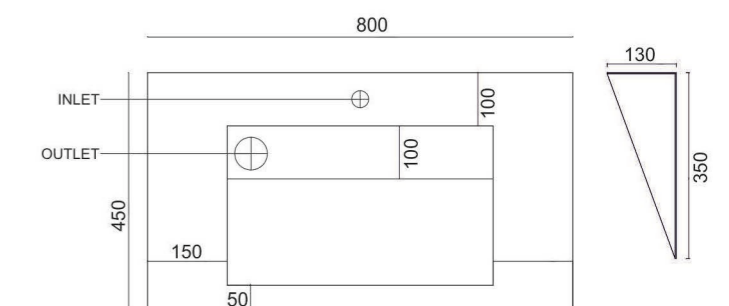

MRP: 16,500/-

FRONT SIZE

TOP SIZE

EXTRA SIZE AVAILABLE :
1600 | 1200 | 1000 | 800 | 600

CRAFT TRAVENTINO GREY
(Carving Matt)

SIZE: BASIN: 800X450X150

SELF: 800X450X100

WEIGHT: 35.7KG.

THICKNESS: 9MM

MRP: 16,500/-

FRONT SIZE

TOP SIZE

EXTRA SIZE AVAILABLE :
1600 | 1200 | 1000 | 800 | 600

DOVERBIANCO
(Glossy)

SIZE: BASIN:1000X450X150

SELF:1000X450X100

SIZE: BASIN: 1200X450X150

SELF: 1200X450X100

WEIGHT: 64KG.

THICKNESS: 9MM

MRP: 28,000/-

FRONT SIZE

TOP SIZE

EXTRA SIZE AVAILABLE :
1600 | 1200 | 1000 | 800 | 600