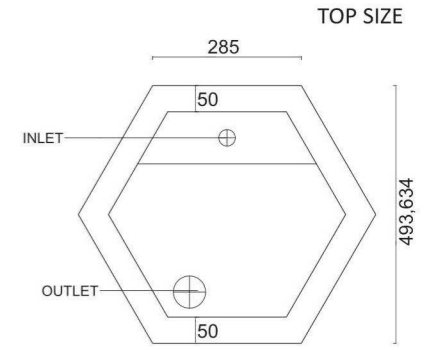

SIZE : BASIN : 800X450X500

WEIGHT : 55KG.

THICKNESS : 9MM

MRP : 32,000/-

EXTRA SIZE AVAILABLE :
1600 | 1200 | 1000 | 800 | 600

DOVERTAUPE
(Glossy)

SIZE: BASIN: 800X450X500

WEIGHT: 55KG.

THICKNESS: 9MM

MRP: 31,000/-

EXTRA SIZE AVAILABLE :
1600 | 1200 | 1000 | 800 | 600

AMAZONITE AQUA
(High Glossy)

SIZE: BASIN: 800X500X500

WEIGHT: 65KG.

THICKNESS: 9MM

MRP: 31,000/-

TOP SIZE

FRONT SIZE

EXTRA SIZE AVAILABLE :
1600 | 1200 | 1000 | 800 | 600

METICGRIGIO
(Satin Matt)

SIZE: BASIN: 800X500X500
WEIGHT: 65KG.
THICKNESS: 9MM

MRP: 31,000/-

EXTRA SIZE AVAILABLE :
1600 | 1200 | 1000 | 800 | 600

LABRADORITE NATURAL
(High Glossy)

SIZE: BASIN: 800X500X500

WEIGHT: 64KG.

THICKNESS: 9MM

MRP: 32,000/-

EXTRA SIZE AVAILABLE :
1600 | 1200 | 1000 | 800 | 600

ENDLESS EPOQUE BLACK R1

STATUARIO ARCO