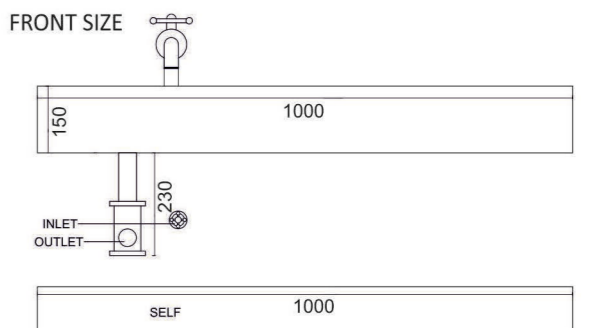

SELF:1000X450X100

WEIGHT: 42.6KG.

THICKNESS: 9MM

MRP: 20,000/-

FRONT SIZE

TOP SIZE

EXTRA SIZE AVAILABLE :
1600 | 1200 | 1000 | 800 | 600

ENDLESS
EPOQUE BLACK (High Glossy)

SIZE: BASIN: 1200X450X150

SELF: 1200X450X100

WEIGHT: 64KG.

THICKNESS: 9MM

MRP: 28,000/-

FRONT SIZE

TOP SIZE

EXTRA SIZE AVAILABLE :
1600 | 1200 | 1000 | 800 | 600

STATUARIO ARCO
(Super White Glossy)

SIZE: BASIN: 1200X450X150

SELF: 1200X450X100

WEIGHT: 64KG.

THICKNESS: 9MM

MRP: 28,000/-

EXTRA SIZE AVAILABLE :
1600 | 1200 | 1000 | 800 | 600

THREAD GREY
(Glossy)