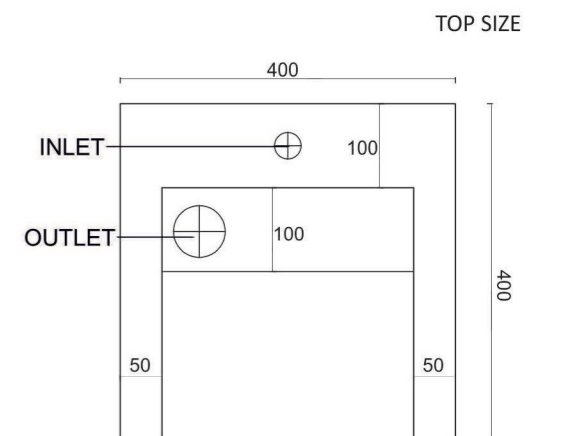

CALACATTA GOLD
(Super White Glossy)

SIZE : BASIN : 400X400X150

WEIGHT : 12KG.

THICKNESS : 9MM

MRP : 10,000/-

EXTRA SIZE AVAILABLE :
1600 | 1200 | 1000 | 800 | 600

POLARIS SILVER
(Matt)

SIZE: BASIN: 500X450X350
WEIGHT: 22KG.
THICKNESS: 9MM

FRONT SIZE

TOP SIZE

EXTRA SIZE AVAILABLE :
1600 | 1200 | 1000 | 800 | 600

DUSTIN BLACK
(High Glossy)

SIZE: BASIN: 800X450X150

SELF: 800X450X100

WEIGHT: 35.9KG.

THICKNESS: 9MM

SIZE: BASIN: 1200X450X150

SELF: 1200X450X100

WEIGHT: 64KG.

THICKNESS: 9MM

MRP: 28,000/-

FRONT SIZE

TOP SIZE

EXTRA SIZE AVAILABLE :
1600 | 1200 | 1000 | 800 | 600