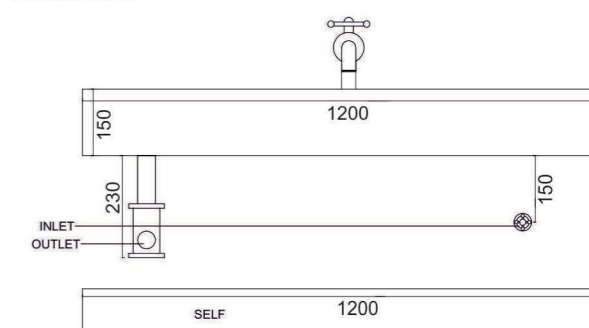

SIZE: BASIN: 1200X450X150

SELF: 1200X450X100

WEIGHT: 64KG.

THICKNESS: 9MM

MRP: 28,000/-

FRONT SIZE

TOP SIZE

EXTRA SIZE AVAILABLE :
1600 | 1200 | 1000 | 800 | 600

STATUARIO ARCO
(Super White Glossy)

SIZE: BASIN: 1200X450X150

SELF: 1200X450X100

WEIGHT: 64KG.

THICKNESS: 9MM

MRP: 28,000/-

EXTRA SIZE AVAILABLE :
1600 | 1200 | 1000 | 800 | 600

THREAD GREY
(Glossy)

SIZE : BASIN : 800X450X500

WEIGHT : 55KG.

THICKNESS : 9MM

MRP : 32,000/-

EXTRA SIZE AVAILABLE :
1600 | 1200 | 1000 | 800 | 600

DOVERTAUPE
(Glossy)

SIZE: BASIN: 800X450X500

WEIGHT: 55KG.