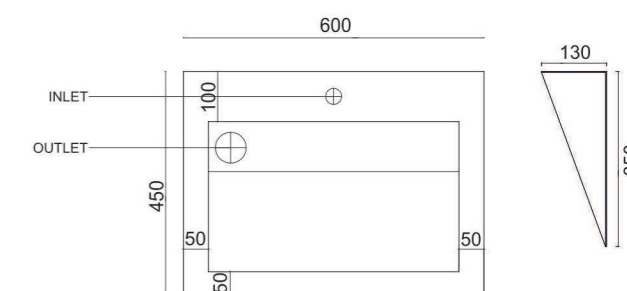

MRP: 12,000/-

EXTRA SIZE AVAILABLE :
1600 | 1200 | 1000 | 800 | 600

OMICRON MOCHA
(Glossy)

SIZE: BASIN: 600X450X150

SELF: 600X450X100

WEIGHT: 30.8KG.

THICKNESS: 9MM

MRP: 14,000/-

FRONT SIZE

TOP SIZE

EXTRA SIZE AVAILABLE :
1600 | 1200 | 1000 | 800 | 600

DUSTIN BLACK
(High Glossy)

SIZE: BASIN: 800X450X150

SELF: 800X450X100

WEIGHT: 35.9KG.

THICKNESS: 9MM

SIZE: BASIN: 1200X450X150

SELF: 1200X450X100

WEIGHT: 64KG.

THICKNESS: 9MM

MRP: 28,000/-

FRONT SIZE

TOP SIZE

EXTRA SIZE AVAILABLE :
1600 | 1200 | 1000 | 800 | 600