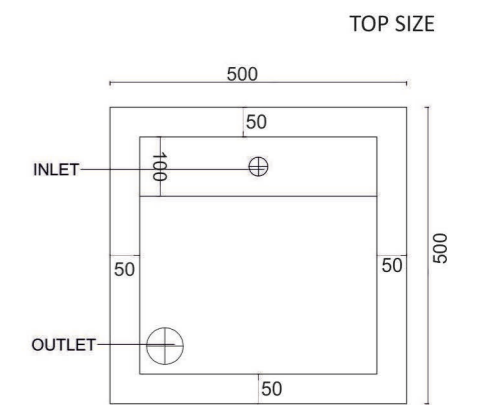

SIZE: BASIN: 1200X450X150

SELF: 1200X450X100

WEIGHT: 64KG.

THICKNESS: 9MM

MRP: 28,000/-

FRONT SIZE

TOP SIZE

EXTRA SIZE AVAILABLE :
1600 | 1200 | 1000 | 800 | 600

SIZE : BASIN : 800X450X500

WEIGHT : 55KG.

THICKNESS : 9MM

MRP : 32,000/-

EXTRA SIZE AVAILABLE :
1600 | 1200 | 1000 | 800 | 600

DOVERTAUPE
(Glossy)

SIZE: BASIN: 800X450X500

WEIGHT: 55KG.

THICKNESS: 9MM

MRP: 31,000/-

EXTRA SIZE AVAILABLE :
1600 | 1200 | 1000 | 800 | 600

AMAZONITE AQUA
(High Glossy)

SIZE: BASIN: 800X500X500

WEIGHT: 65KG.

THICKNESS: 9MM

MRP: 31,000/-

TOP SIZE

FRONT SIZE

EXTRA SIZE AVAILABLE :
1600 | 1200 | 1000 | 800 | 600

METICGRIGIO
(Satin Matt)

SIZE: BASIN: 800X500X500
WEIGHT: 65KG.
THICKNESS: 9MM

MRP: 31,000/-

EXTRA SIZE AVAILABLE :
1600 | 1200 | 1000 | 800 | 600