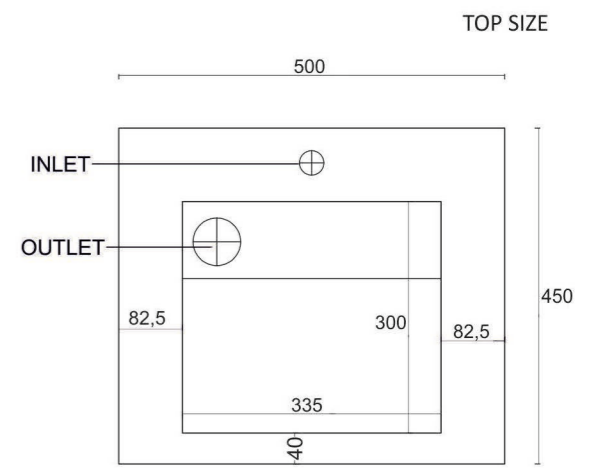

POLARIS SILVER
(Matt)

SIZE: BASIN: 500X450X350
WEIGHT: 22KG.
THICKNESS: 9MM

MRP: 12,000/-

EXTRA SIZE AVAILABLE :
1600 | 1200 | 1000 | 800 | 600